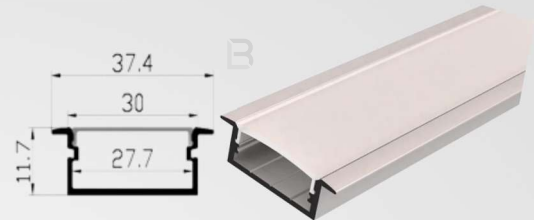

B LINEAR PRO IP 20

Size : 35*45MM RECESS
Length : 2400MM

B LINEAR PRO IP 20

Size : 29*14MM WARDROBE
Length : 3000MM

LINEAR PRO

LIGHTBOX

B LINEAR PRO IP 20

Size : 30*10MM SURFACE
Length : 2400MM