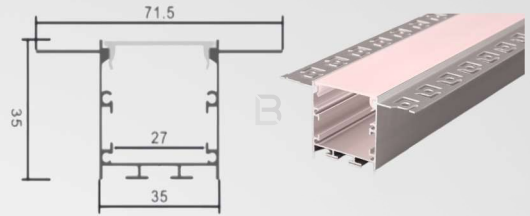

B LINEAR PRO

IP 20

Size : 35MM TRIMLESS PROFILE
Length : 3000MM