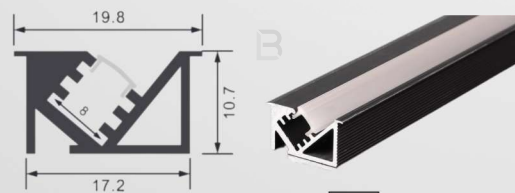

B LINEAR PRO IP 20

Size : 17MM WARDROBE PROFILE
Length : 3000MM