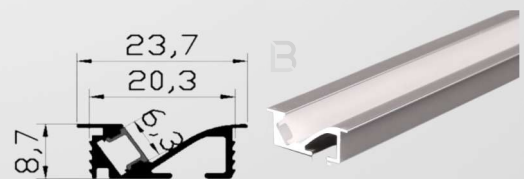

B LINEAR PRO IP 20

Size : 23*9MM WARDROBE PROFILE
Length : 3000MM