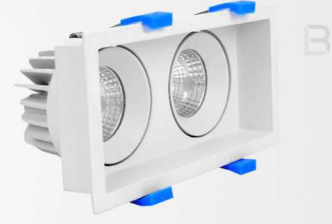

B LB - SP 344

IP 20

Power Watt : 2/18W
Lamp : CREE & BRIDGELUX
Size : 90*180 MM
Cut Out : 70*165 MM
Height : 100 MM
Color Temp : 2700K / 3000K / 4000K / 5000K / 6000K
Beam Angle : 24° / 38° / 60°
Material : ALUMINIUM
Body Color : WHITE & BLACK