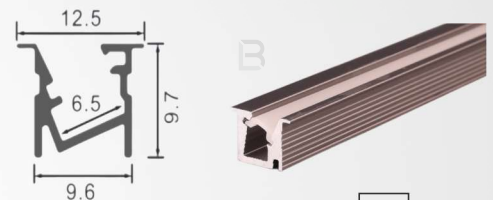

B LINEAR PRO IP 20

Size : 9MM SHELF PROFILE
Length : 3000MM